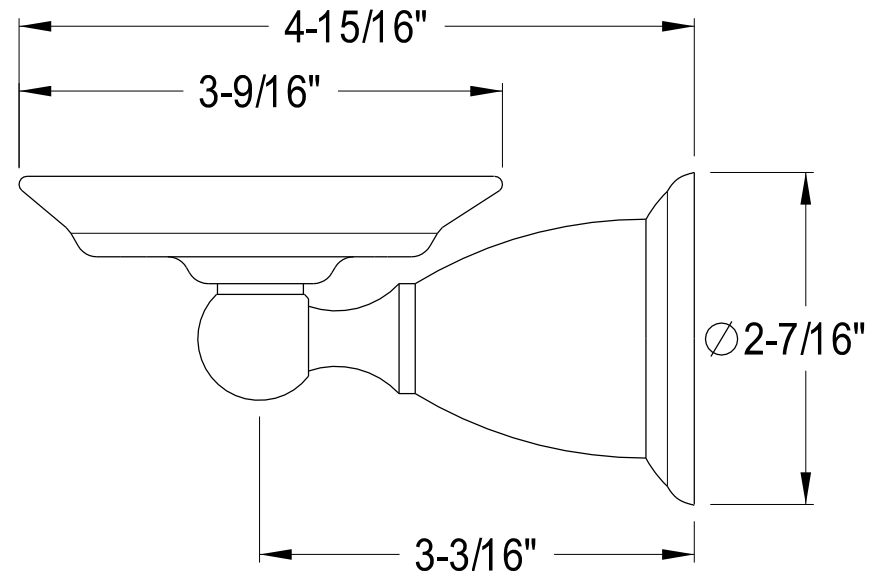

BA1751C,PB,AB,ORB,PN,SN,BK

24" Towel Bar

BA1754C,PB,AB,ORB,PN,SN,BK

Towel Ring

BA1755C, PB, AB, ORB, PN, SN, BK

Soap Dish Holder

BA1756C, PB, AB, ORB, PN, SN, BK

Toothbrush & Tumbler Holder

BA1757C,PB,AB,ORB,PN,SN,BK

Robe Hook

BA1758C, PB, AB, ORB, PN, SN, BK

Toilet Paper Holder