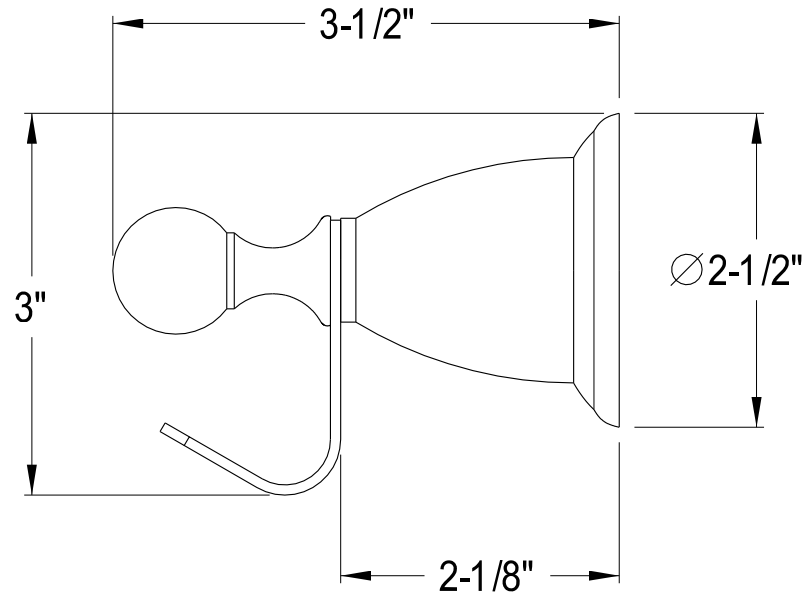

BA1751C,PB,AB,ORB,PN,SN,BK

24" Towel Bar

BA1754C,PB,AB,ORB,PN,SN,BK

Towel Ring

BA1755C, PB, AB, ORB, PN, SN, BK

Soap Dish Holder

BA1756C, PB, AB, ORB, PN, SN, BK

Toothbrush & Tumbler Holder

BA1757C,PB,AB,ORB,PN,SN,BK

Robe Hook

BA1758C, PB, AB, ORB, PN, SN, BK

Toilet Paper Holder