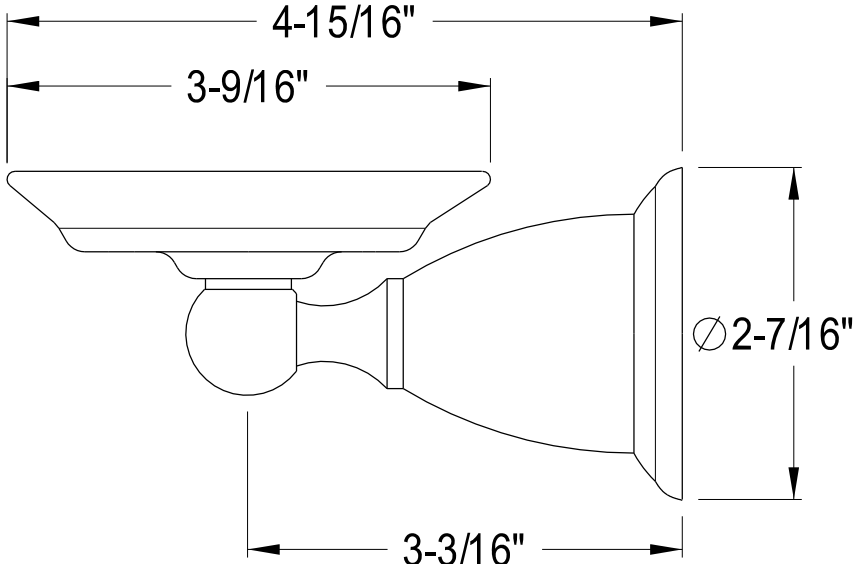

BA1751C,PB,AB,ORB,PN,SN,BK

24" Towel Bar

BA1754C,PB,AB,ORB,PN,SN,BK

Towel Ring

BA1755C, PB, AB, ORB, PN, SN, BK

Soap Dish Holder

BA1756C, PB, AB, ORB, PN, SN, BK

Toothbrush & Tumbler Holder

BA1757C,PB,AB,ORB,PN,SN,BK

Robe Hook

BA1758C, PB, AB, ORB, PN, SN, BK

Toilet Paper Holder