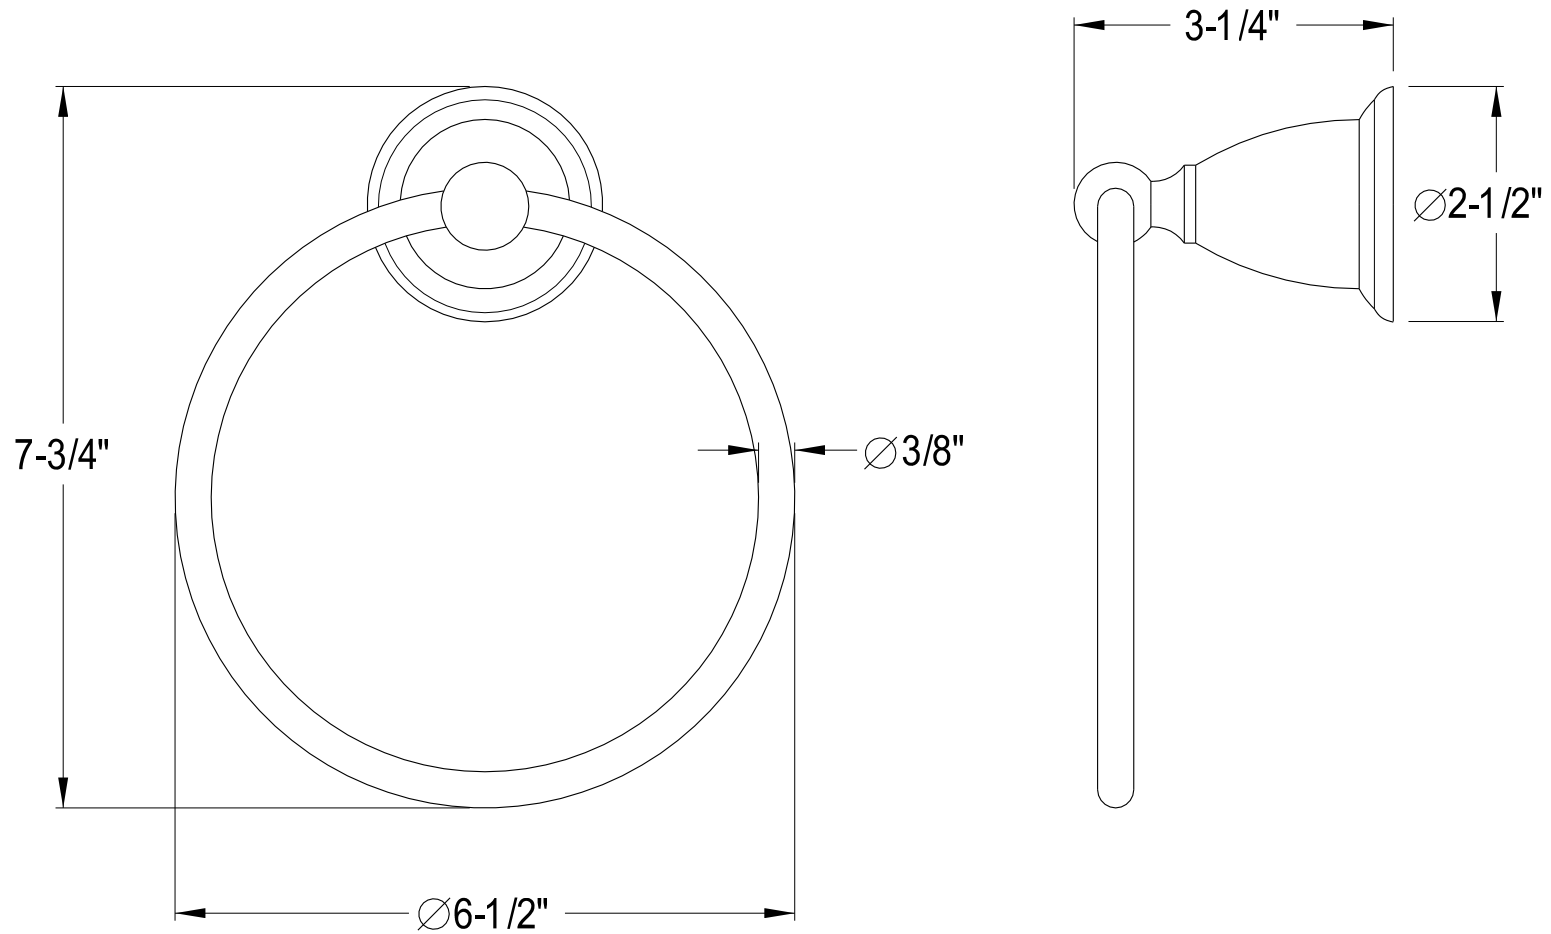

BA1751C,PB,AB,ORB,PN,SN,BK

24" Towel Bar

BA1754C,PB,AB,ORB,PN,SN,BK

Towel Ring

BA1755C, PB, AB, ORB, PN, SN, BK

Soap Dish Holder

BA1756C, PB, AB, ORB, PN, SN, BK

Toothbrush & Tumbler Holder

BA1757C,PB,AB,ORB,PN,SN,BK

Robe Hook

BA1758C, PB, AB, ORB, PN, SN, BK

Toilet Paper Holder